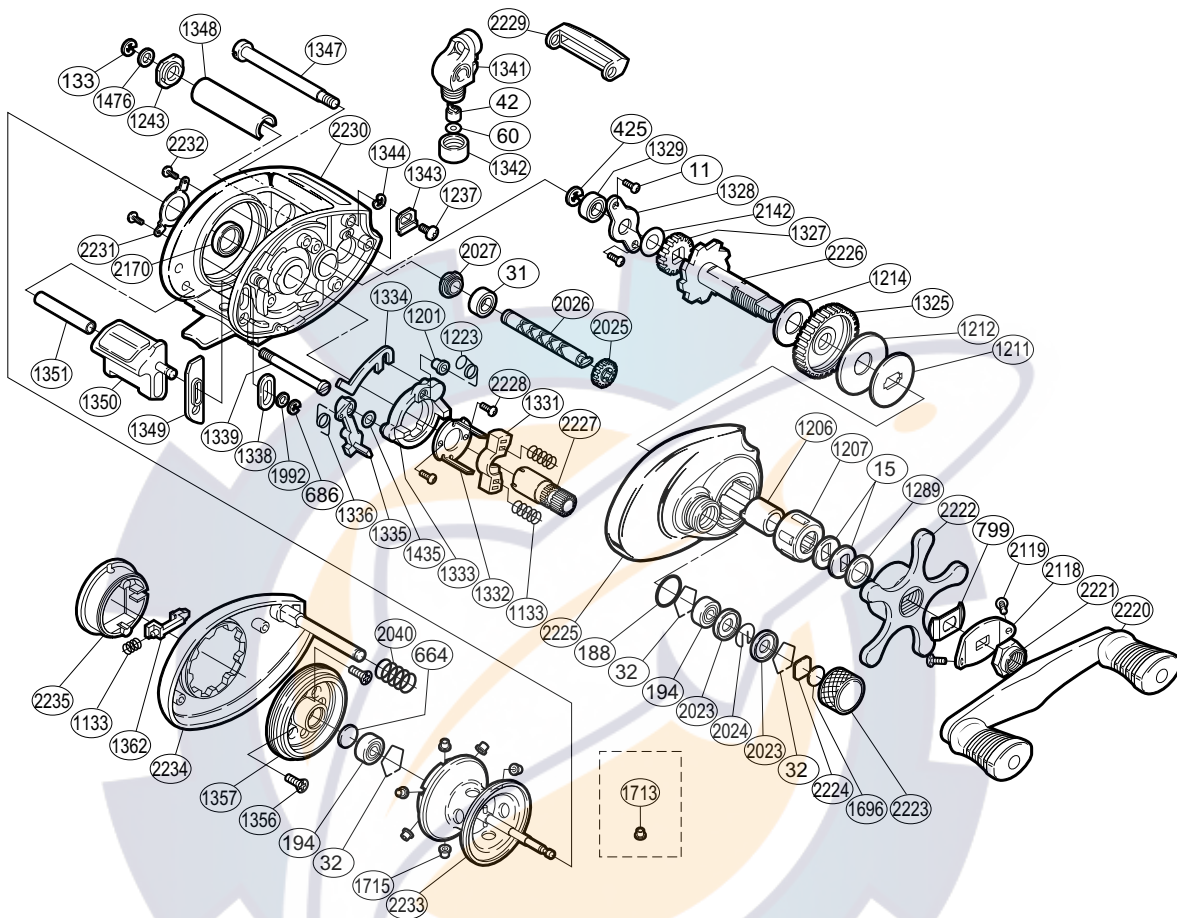

### CH-100SF

Part No.	Description	Part No.	Description	Part No.	Description
BNT0011	Drive Shaft Retainer Screw	BNT1329	Ball Bearing	BNT2024	Spool Shaft Clip
BNT0015	Drag Spring Washer	BNT1331	Yoke	BNT2025	Idle Gear (C)
BNT0031	Ball Bearing	BNT1332	Clutch Cam Retainer	BNT2026	Worm Shaft
BNT0032	Bearing Retainer	BNT1333	Clutch Cam	BNT2027	Worm Bushing (A)
BNT0042	Line Guide Pawl	BNT1334	Clutch Plate	BNT2040	Left Side Plate Spring
BNT0060	Spacer (optional)	BNT1335	Clutch Pawl	BNT2118	Handle Nut Plate
BNT0133	Worm Shaft Retainer	BNT1336	Clutch Pawl Spring	BNT2119	Nut Plate Screw
BNT0188	"O" Ring	BNT1338	Clutch Bar Guide (A)	BNT2142	Idle Gear (A) Spacer
BNT0194	Ball Bearing	BNT1339	Clutch Bar Bolt	BNT2170	Ball Bearing
BNT0425	"E" Lock	BNT1341	Line Guide	BNT2220	Handle Assembly
BNT0664	Spacer (B)	BNT1342	Pawl Cap	BNT2221	Handle Nut
BNT0686	"E" Lock	BNT1343	Worm Bearing (A) Retainer	BNT2222	Star Drag
BNT0799	Friction Washer	BNT1344	"C" Lock	BNT2223	Cast Control Cap
BNT1133	Yoke / Turnkey Pawl Spring	BNT1347	Level Wind Guide	BNT2224	Spool Tension Spacer (A)
BNT1201	Retractor Spring Collar	BNT1348	Level Wind Guard	BNT2225	Right Side Plate
BNT1206	Roller Clutch Inner Tube	BNT1349	Clutch Bar Guide (B)	BNT2226	Drive Shaft
BNT1207	Roller Clutch Bearing	BNT1350	Quick-Fire II Clutch Bar	BNT2227	Pinion Gear
BNT1211	Key Washer	BNT1351	Clutch Bar Support	BNT2228	Clutch Cam Screw
BNT1212	Drag Washer (C)	BNT1356	Brake Case Retainer Screw	BNT2229	Level Wind Protector
BNT1214	Drag Washer (A)	BNT1357	Brake Case	BNT2230	One-Piece Frame
BNT1223	Retractor Spring	BNT1362	Turnkey Pawl	BNT2231	Bearing Retainer
BNT1237	Worm Bearing (A) Retainer Screw	BNT1435	Clutch Pawl Spacer	BNT2232	Bearing Retainer Screw
BNT1243	Worm Bushing (B)	BNT1476	Worm Shaft Spacer	BNT2233	Spool Assembly
BNT1289	Star Drag Spacer	BNT1696	Cast Control Spacer (B)	BNT2234	Left Side Plate
BNT1325	Drive Gear	BNT1715	Brake Collar (red)	BNT2235	Turnkey Dial
BNT1327	Idle Gear	BNT1992	Spacer (B)		
BNT1328	Drive Shaft Retainer	BNT2023	Spool Shaft Clip Holder	BNT1713	Brake Collar (green)